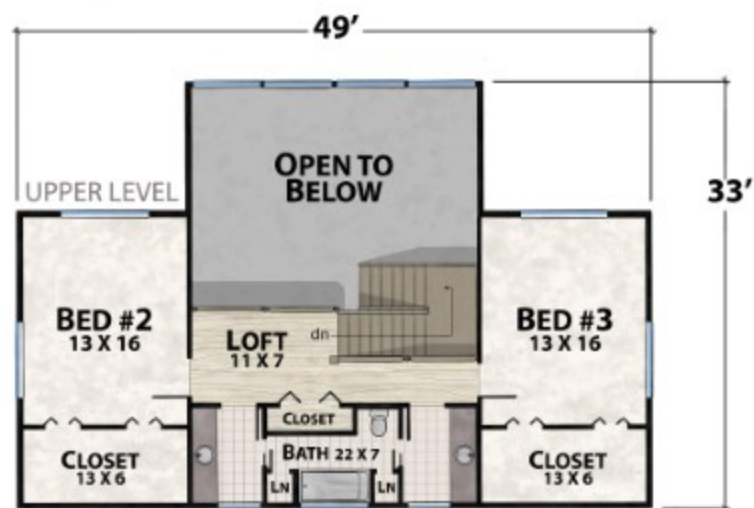

# The Broken Moon Lodge

*natural element homes*

The Drawing Board Collection

1-800-970-2224

**Plan Info:**

Bedrooms 3  
 Baths 2  
 Half Baths 1

**Square Footage:**

Heated:  
 1454 First Floor  
 875 Upper Floor

Total: 2329

Unheated:  
 923 Porches/Decks  
 0 Garage

FRONT

RIGHT

REAR

LEFT

Plan customization is included with your home plan purchase. Why not make it PERFECT?

*natural element homes*