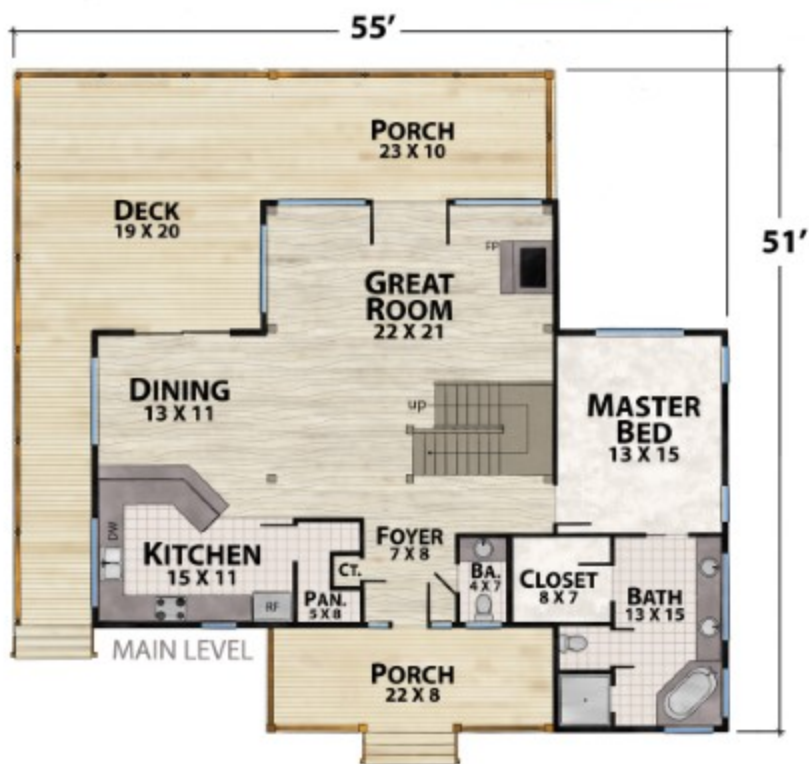

# The Broken Moon Lodge

*natural element homes*

The Drawing Board Collection

1-800-970-2224

**Plan Info:**

Bedrooms 3  
 Baths 2  
 Half Baths 1

**Square Footage:**

Heated:  
 1454 First Floor  
 875 Upper Floor

Total: 2329

Unheated:  
 923 Porches/Decks  
 0 Garage

FRONT

RIGHT

REAR

LEFT

Plan customization is included with your home plan purchase. Why not make it PERFECT?

*natural element homes*